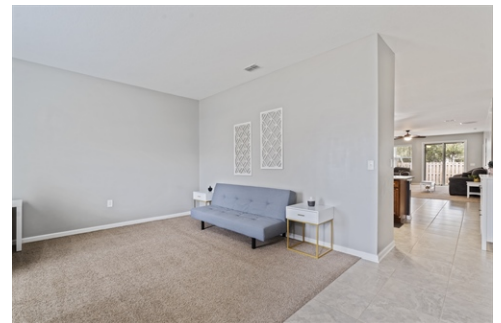

Perfect Vacation Rental

\$ 2,800

11750 Lake Bend Circle, Jacksonville, FL 32218

- » Beds: 4 | Baths: 2 Full
- » Single Family | 2,108 ft²
- » Pet Friendly
- » Fenced Backyard
- » Covered Lanai
- » More Info: [11750LakeBendCircle.Is4Lease.com](https://www.11750LakeBendCircle.Is4Lease.com)

Mario Gonzalez
(904) 608-9878
mario@navytonavy.com

Navy to Navy Homes
4540 Southside Blvd
Ste 702
Jacksonville, FL 32216
(904) 900-4766

Remarks

Large Pet Friendly private home with fenced backyard and plenty of off street parking. Open and inviting, the entire house is yours to rest and relax. Bring the whole family. Smart TVs in every room! There's a dining table big enough to seat 6 and a living area large enough to spread out and watch your favorite movies or play games. Even a dedicated work space. 15 minutes to the Airport, great shopping, or the Zoo!